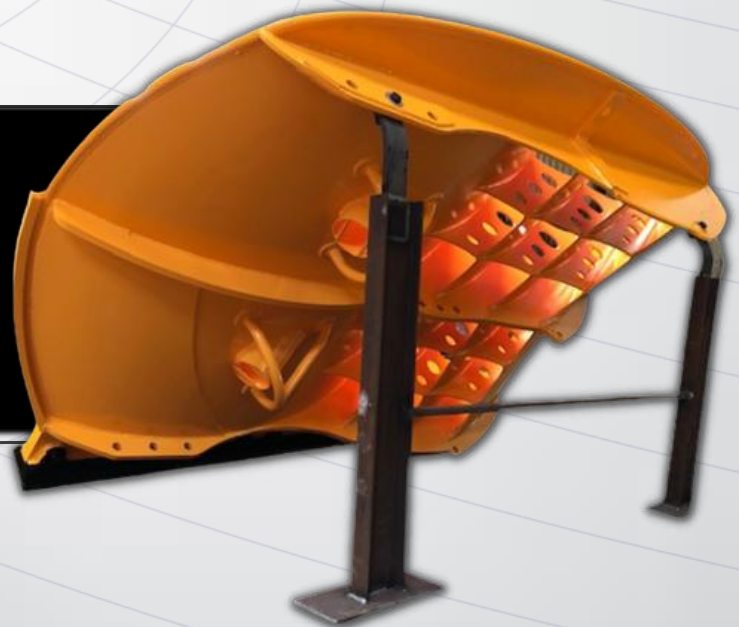

MORGÈRE S.A.S

Made in France

CONTACT

Tél. +33 (0)2 99 56 14 36
trawldoors@morgere.fr

15, Rue des Mettras,
Zone Actipole
Miniac-Morvan 35540

www.morgere.com