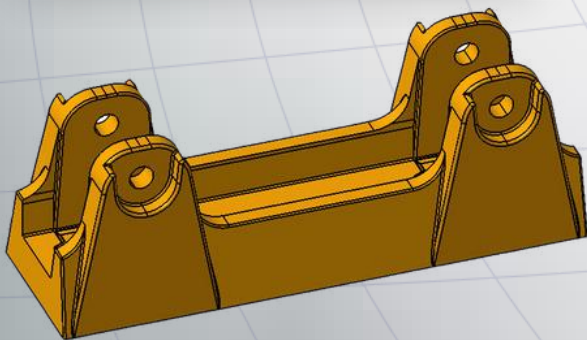

EXOCET NEW

BOTTOM TRAWL DOORS

The exocet new is a bottom trawl door made by Morgère®, allowing a very large opening. This door is made for hard bottom.

HIGH QUALITY STEEL MATERIALS
V PROFILE FOR BETTER STABILITY
MADE FOR HARD BOTTOM FISHING
MORE STABLE & LIGHTER TO TOW

ROBUST & LONG LASTING
LOW FUEL CONSUMPTION
CUSTOMISABLE SIZE & WEIGHT

MORGÈRE S.A.S

 Made in France

CONTACT

Tél. +33 (0)2 99 56 14 36
trawldoors@morgere.fr

15, Rue des Mettras,
Zone Actipole
Miniac-Morvan 35540

www.morgere.com

Type	Area m ²	Average Weight (kg) <i>Specific weight on request</i>
EXN01	1.12	140
EXN02	1.42	180
EXN03	1.80	285
EXN04	2.25	365
EXN05	2.75	525
EXN06	3.23	685
EXN07	3.82	1105
EXN08	4.46	1420
EXN09	4.89	1525
EXN10	5.38	1630
EXN11	5.77	1735
EXN12	6.18	2000
EXN13	6.94	2155
EXN14	7.25	2415
EXN15	7.93	2680
EXN16	9.14	3255
EXN17	10.17	3570
EXN 18	10.98	4100
EXN 19	12.40	5500