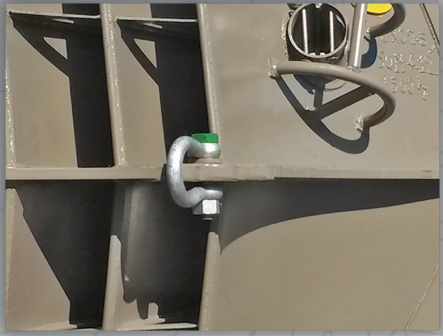

Type	Area m²	Average Weight (kg) <i>Specific weight on request</i>
EXN01	1.12	140
EXN02	1.42	180
EXN03	1.80	285
EXN04	2.25	365
EXN05	2.75	525
EXN06	3.23	685
EXN07	3.82	1105
EXN08	4.46	1420
EXN09	4.89	1525
EXN10	5.38	1630
EXN11	5.77	1735
EXN12	6.18	2000
EXN13	6.94	2155
EXN14	7.25	2415
EXN15	7.93	2680
EXN16	9.14	3255
EXN17	10.17	3570
EXN 18	10.98	4100
EXN 19	12.40	5500

AREA & WEIGHT ON REQUEST