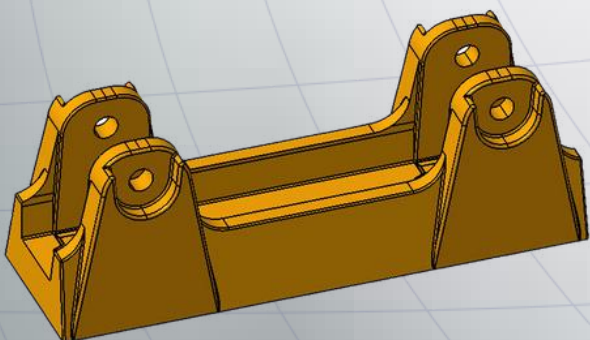

Type	Area m²	Average Weight (kg) <i>Specific weight on request</i>
EXN01	1.12	140
EXN02	1.42	180
EXN03	1.80	285
EXN04	2.25	365
EXN05	2.75	525
EXN06	3.23	685
EXN07	3.82	1105
EXN08	4.46	1420
EXN09	4.89	1525
EXN10	5.38	1630
EXN11	5.77	1735
EXN12	6.18	2000
EXN13	6.94	2155
EXN14	7.25	2415
EXN15	7.93	2680
EXN16	9.14	3255
EXN17	10.17	3570
EXN 18	10.98	4100
EXN 19	12.40	5500

AREA & WEIGHT ON REQUEST