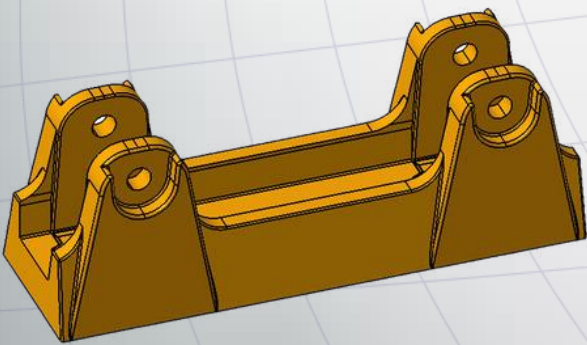

POLYFOIL

BOTTOM TRAWL DOORS

The PF is a bottom trawl door made by Morgère®.
This trawl door allows a great stability. It's the first trawl door multi-foils.

EASY TO USE
MADE FOR SHALLOW WATER
STRAIGHT SHAPE
GREAT STABILITY

EXTRA WEIGHTS ON REQUEST
REDUCED WEAR
CUSTOMIZABLE SIZE & WEIGHT

MORGÈRE S.A.S

Made in France

CONTACT

Tél. +33 (0)2 99 56 14 36
trawldoors@morgere.fr

15, Rue des Mettras,
Zone Actipole
Miniac-Morvan 35540

www.morgere.com