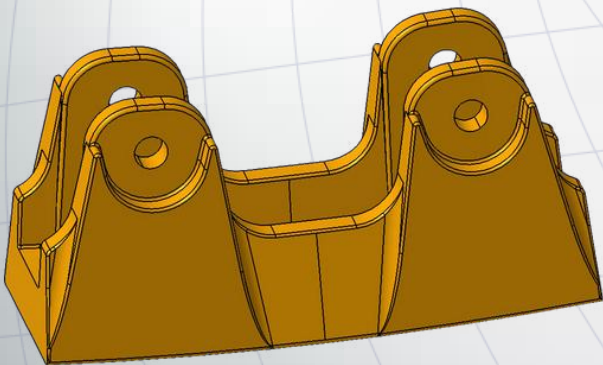

# OVALFOIL

BOTTOM TRAWL DOORS

The OF is a bottom trawl door made by Morgère®. Some of our clients hanker after the Polyvalent trawldoor created in the 1960's. That's why the Ovalfoil was developed, to keep the shape of the Polyvalent while maintaining the performance of the Polyfoil.

EASY TO USE

MADE FOR HARD BOTTOM

EXTRA WEIGHTS ON REQUEST

OVAL SHAPE

REDUCTION OF THE WEAR

MORGÈRE S.A.S

 Made in France

CONTACT

AREA & WEIGHT ON REQUEST