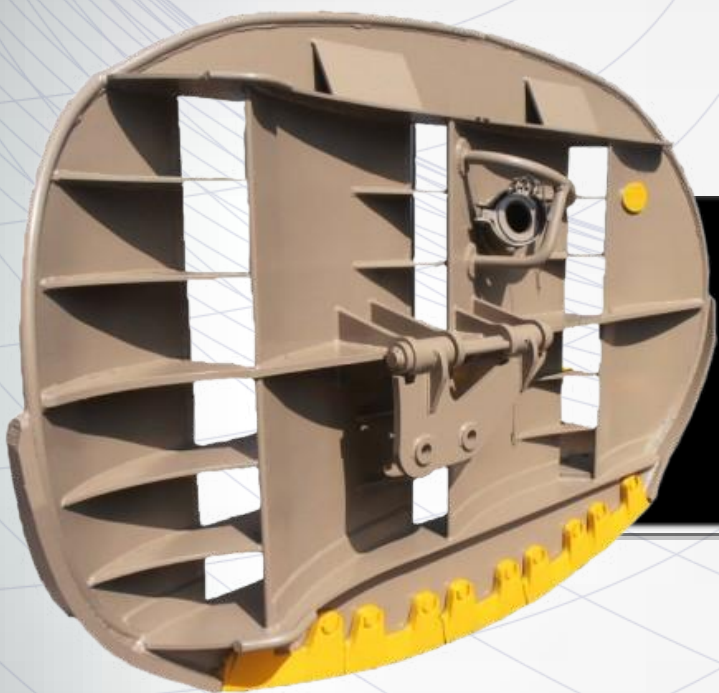

# OVALFOIL

BOTTOM TRAWL DOORS

The OF is a bottom trawl door made by Morgère®. Some of our clients hanker after the Polyvalent trawldoor created in the 1960's. That's why the Ovalfoil was developed, to keep the shape of the Polyvalent while maintaining the performance of the Polyfoil.

EASY TO USE

MADE FOR HARD BOTTOM

EXTRA WEIGHTS ON REQUEST

OVAL SHAPE

REDUCTION OF THE WEAR

MORGÈRE S.A.S

 Made in France

CONTACT